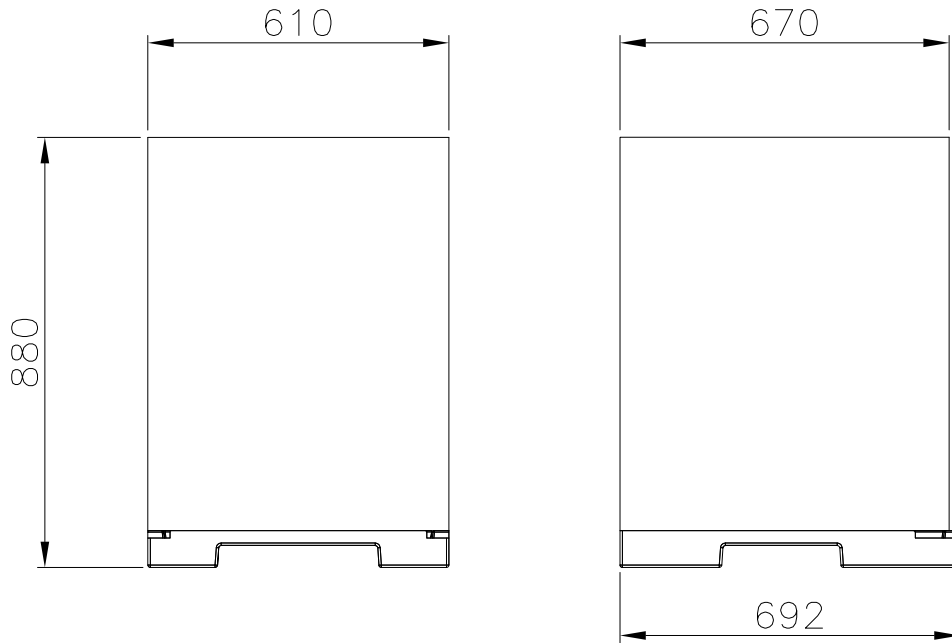

Revision				Inspection / important Dimension marked with		
Description.				<div style="border: 1px solid black; border-radius: 50%; width: 40px; height: 20px; display: flex; align-items: center; justify-content: center; margin: 0 auto;"> X.XX </div>		
Dimensions COMPACT KG/FG 220				General tolerance: ISO 2768-m : ISO 286-2		

Revision

Inspection / important
Dimension marked with

Description.

Dimensions COMPACT KG/FG 220

X.XX

General tolerance:
ISO 2768-m : ISO 286-2

Gram Commercial (CVR-nr. 41423986) Aage Grams Vej 1 6500 Vojens	Date	Sign.	Sheetsize	Drawing no.	Sheet no.	Rev.
	14-04-2020	JABP	4	765042397	2 of 2	000