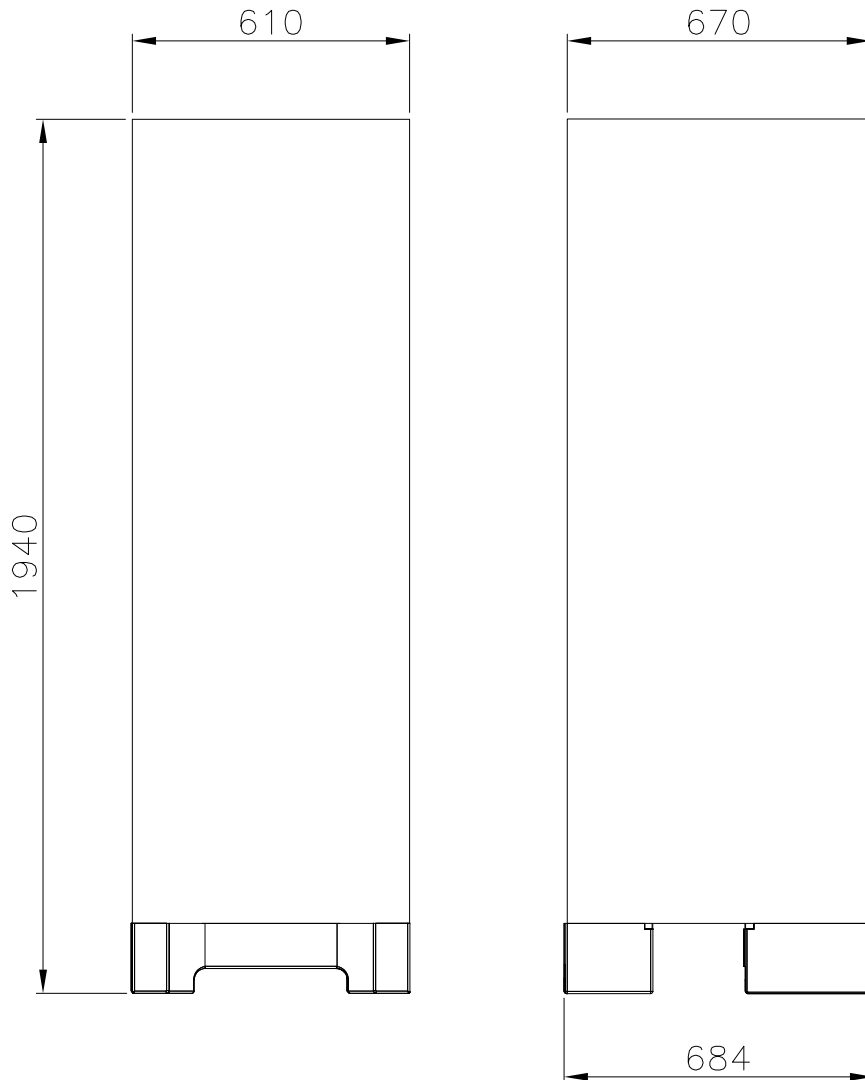

A	 L1 Low legs	 C2 Castors
---	---	--

Revision

Inspection / important Dimension marked with

Description.

X.XX

Dimensions COMPACT KG/FG 420

General tolerance:
ISO 2768-m : ISO 286-2

Gram Commercial (CVR-nr. 41423986) Aage Grams Vej 1 6500 Vojens	Date	Sign.	Sheetsize	Drawing no.	Sheet no.	Rev.
	14-04-2020	JABP	4	765042401	1 of 2	000

Revision				Inspection / important Dimension marked with		
Description. Dimensions COMPACT KG/FG 420				<div style="border: 1px solid black; border-radius: 50%; width: 40px; height: 20px; margin: 0 auto; display: flex; align-items: center; justify-content: center;"> X.XX </div>		
				General tolerance: ISO 2768-m : ISO 286-2		
Gram Commercial (CVR-nr. 41423986) Aage Grams Vej 1 6500 Vojens	Date	Sign.	Sheetsize	Drawing no. 765042401	Sheet no.	Rev.
	14-04-2020	JABP	4		$\frac{2}{\text{of } 2}$	000